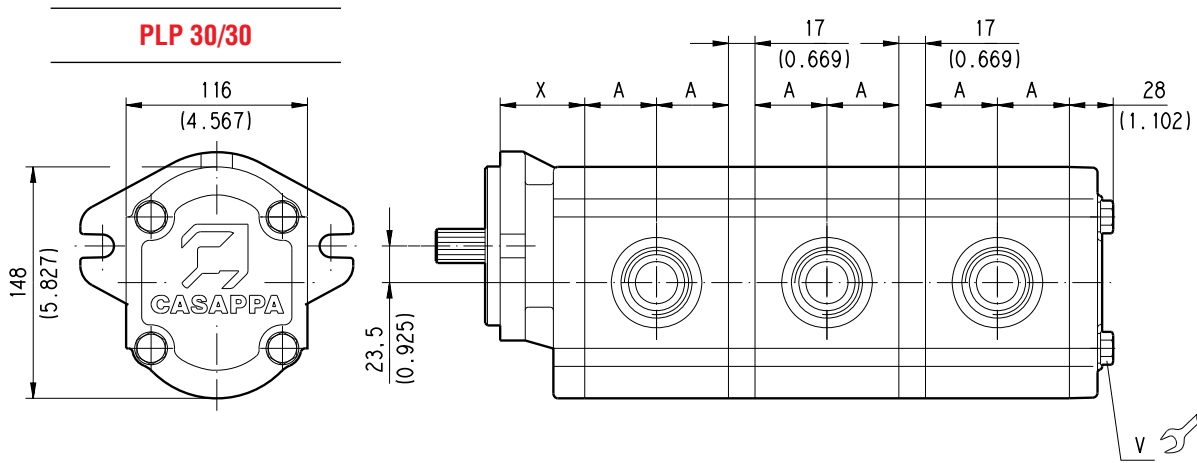

MULTIPLE PUMPS

PLP30

○ The rear cover is available in cast iron only.

○ The rear cover is available in cast iron only.

Separated stages

○ The rear cover is available in cast iron only.