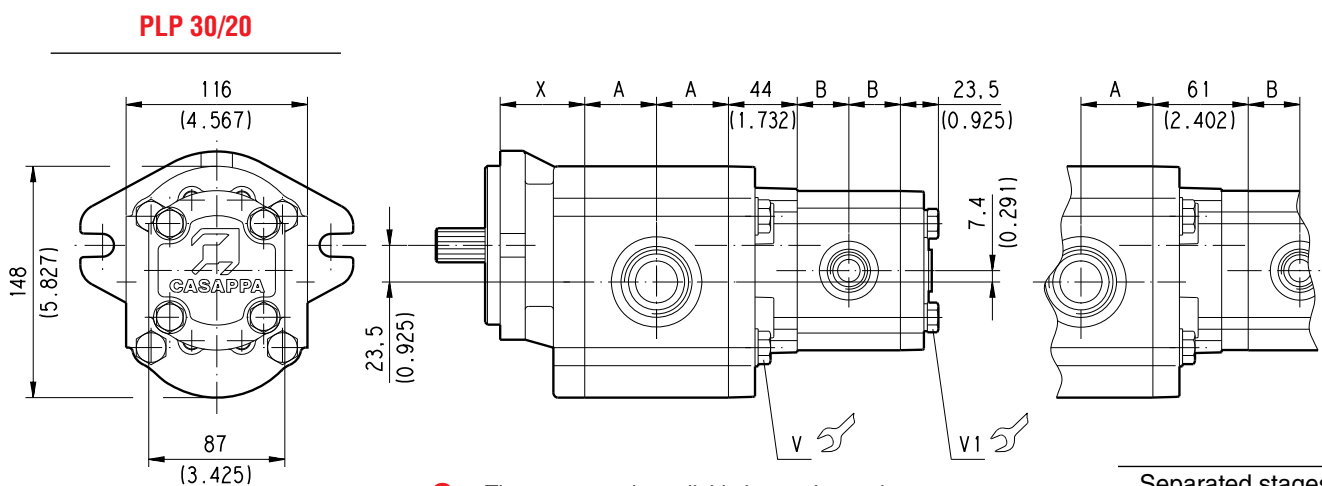

MULTIPLE PUMPS

PLP30

○ The rear cover is available in cast iron only.

○ The rear cover is available in cast iron only.

Separated stages

○ The rear cover is available in cast iron only.