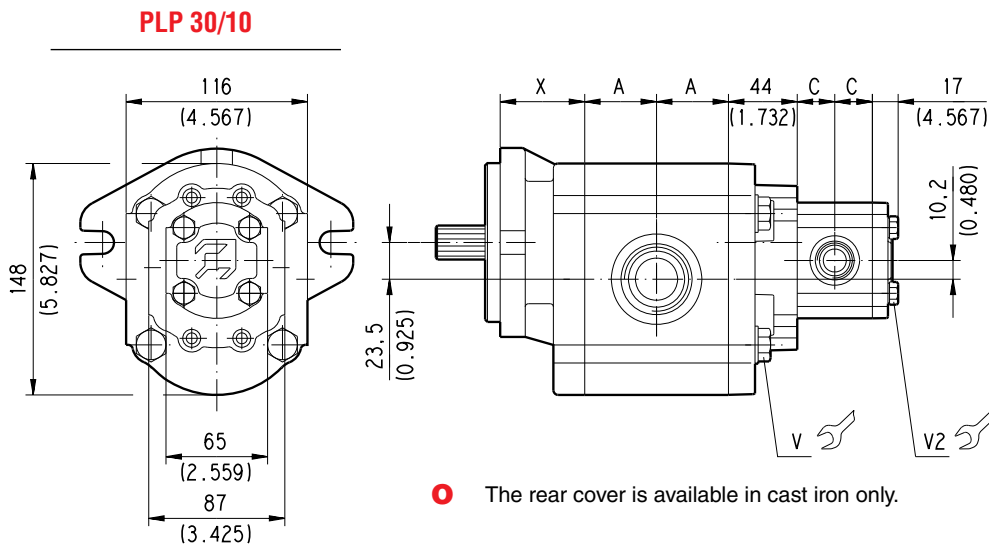

MULTIPLE PUMPS

PLP30

○ The rear cover is available in cast iron only.

○ The rear cover is available in cast iron only.

Separated stages

○ The rear cover is available in cast iron only.