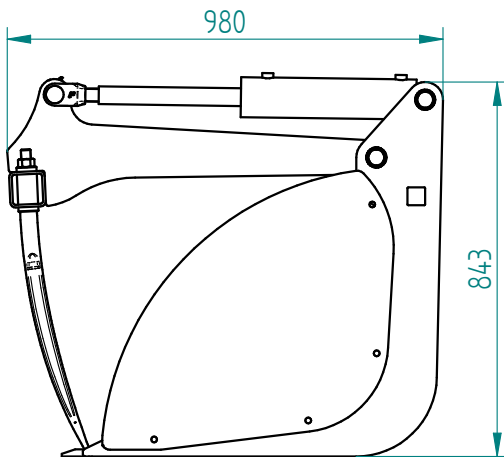

## Manure and silage grab bucket

For attachment to wheel, farm or telescopic loaders

Art.Nr.: DSSHRT240000V

Anzahl Zylinder Number of cylinders	2
Breite Width	2250 mm
Zinken Tines	12
Volumen ca. Volume approx.	1,5 m <sup>3</sup>