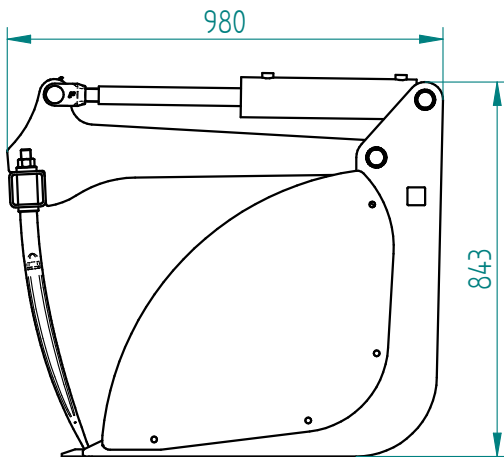

## Manure and silage grab bucket

For attachment to wheel, farm or telescopic loaders

Art.Nr.: DSSHRT140000V

Anzahl Zylinder Number of cylinders	2
Breite Width	1450 mm
Zinken Tines	8
Volumen ca. Volume approx.	0,95 m <sup>3</sup>